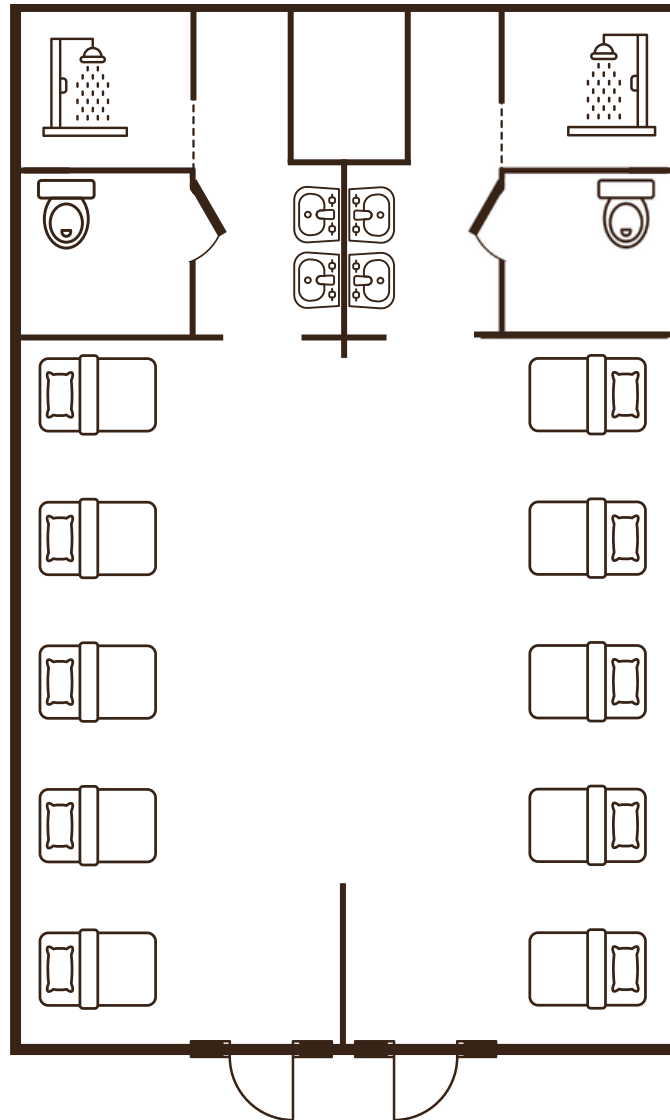

Camp Twin Lakes Rutledge West Cabins

The Rutledge West cabins are currently under construction. When there are photos of the finished cabins we will provide updates!

About the Cabin Groups

- Cabin groups consist of 8-10 campers of the same gender and age range
- There are 2 or 3 counselors assigned to each cabin and sleep in the cabin with campers
- Campers can store belongings under their bed or on the shelves next to each bed

Cabin Amenities Include

- Air Conditioning
- 2 shower stalls
- 2 bathroom stalls
- 4 sinks
- Shelves for storage
- 8 or 9 twin beds
- 2 bunk beds (twin sized on top and full sized on the bottom)