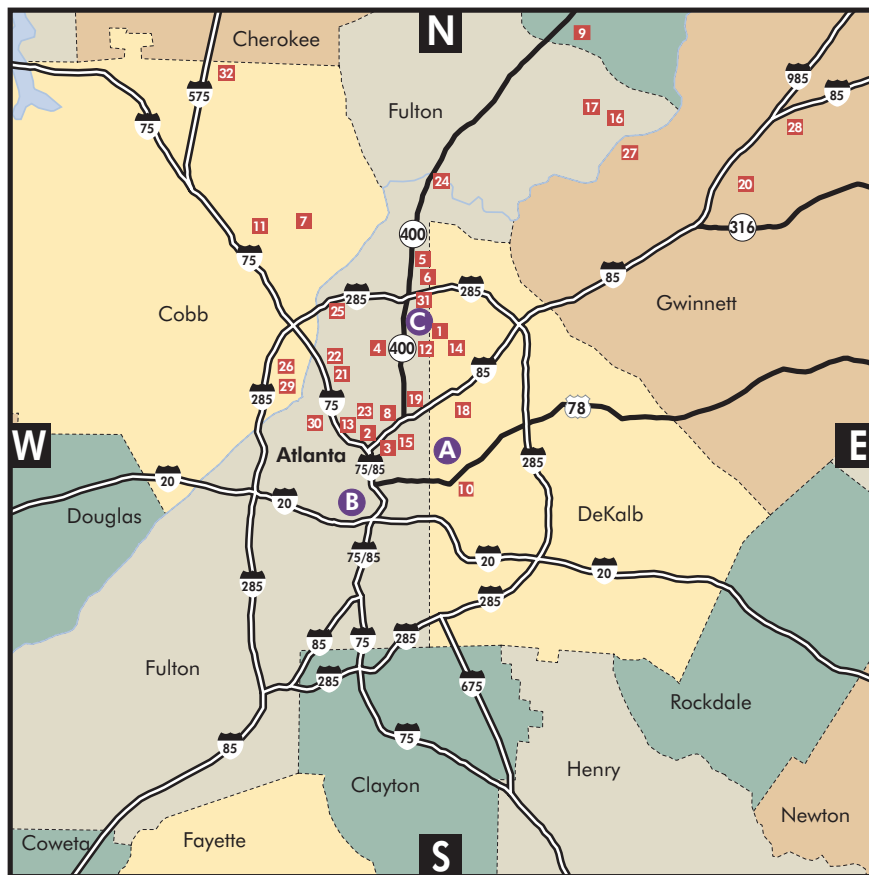

Community Friends Map

- A** Children’s Healthcare of Atlanta at Egleston
- B** Children’s Healthcare of Atlanta at Hughes Spalding
- C** Children’s Healthcare of Atlanta at Scottish Rite

- | | | |
|---------------------------|--------------------|-------------------------|
| 1. Brookhaven | 11. Hampton Farms | 21. Northside |
| 2. Brookwood Hills | 12. High Point | 22. Northwest Buckhead |
| 3. Celebration of Courage | 13. The Hills | 23. Peachtree Battle |
| 4. Chastain/Tuxedo Park | 14. Hope and Will | 24. Roswell |
| 5. Desperate | 15. InTown | 25. Sandy Springs |
| 6. Dunwoody | 16. Johns Creek | 26. Smyrna |
| 7. East Cobb | 17. Laurel Springs | 27. St. Ives |
| 8. Fairy Tale Tea | 18. Lindridge | 28. Sugarloaf |
| 9. Forsyth | 19. North Buckhead | 29. Vinings |
| 10. Girl Friends | 20. North Gwinnett | 30. Westside |
| | | 31. Wine, Women & Shoes |
| | | 32. Woodstock |

The following groups have activities

in multiple Atlanta locations:

- Friends Junior Committee
- Generous Generation
- Heart
- Hispanic
- Holiday Cards

Note: Not all Friends groups are listed on the map. Locations are approximate.